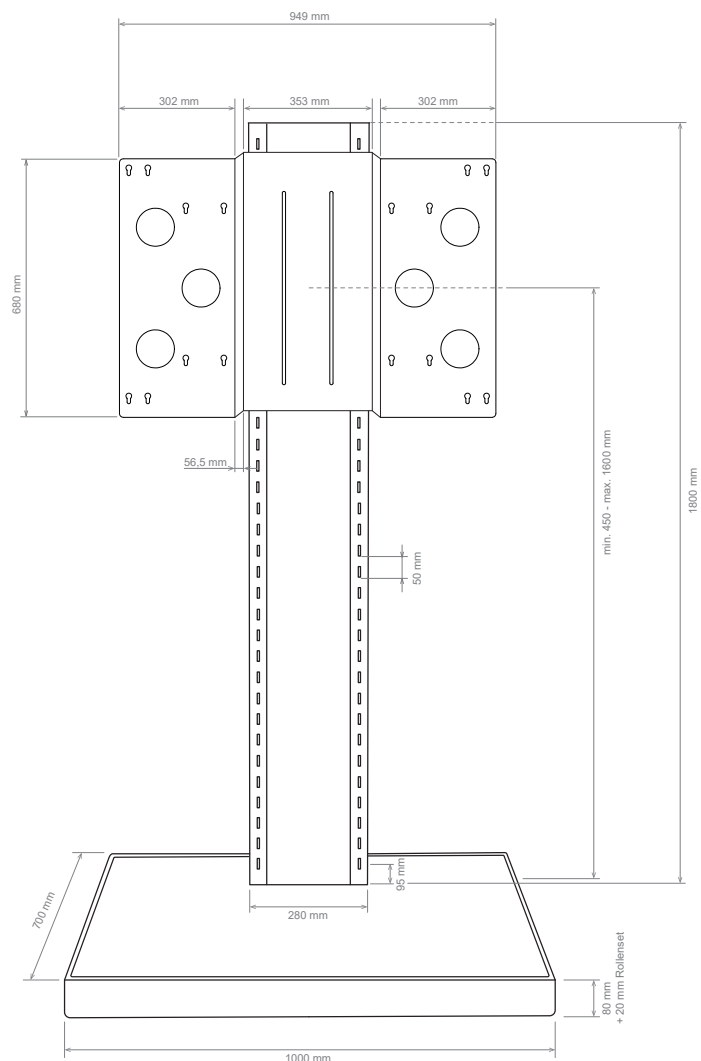

The stable castors are concealed in the base of the Info-Tower and, if necessary, enable the entire stand system to be moved easily.

The column cover on the back is removable and allows easy access to the cabling, which finds enough space inside the column.

The VESA universal mount is already included and can be used up to VESA 900 x 600 mm max.. The VESA mount is also optionally lockable.

The TV mount can be securely hung in different heights and also has a hang out protection.

Item no.: 2333

- mobile stand system (heavy duty)
- for screens from 85 - 98" | 216 - 249 cm
- incl. VESA universal mount up to VESA 900 x 600 mm max.
- installation in portrait or landscape format possible
- screen height selectable in detents in 50-mm steps (tool needed)
- incl. hang out protection
- Height: 450 mm min. - 1600 mm max.
- internal cable routing
- invisibly mounted set of castors
- floor space required: W 1000 x D 700 mm
- removable tower cover
- 125 kg load, max.
- Colour: black

Supported VESA standards:

900 x 600 mm
800 x 600 mm
600 x 400 mm
400 x 400 mm